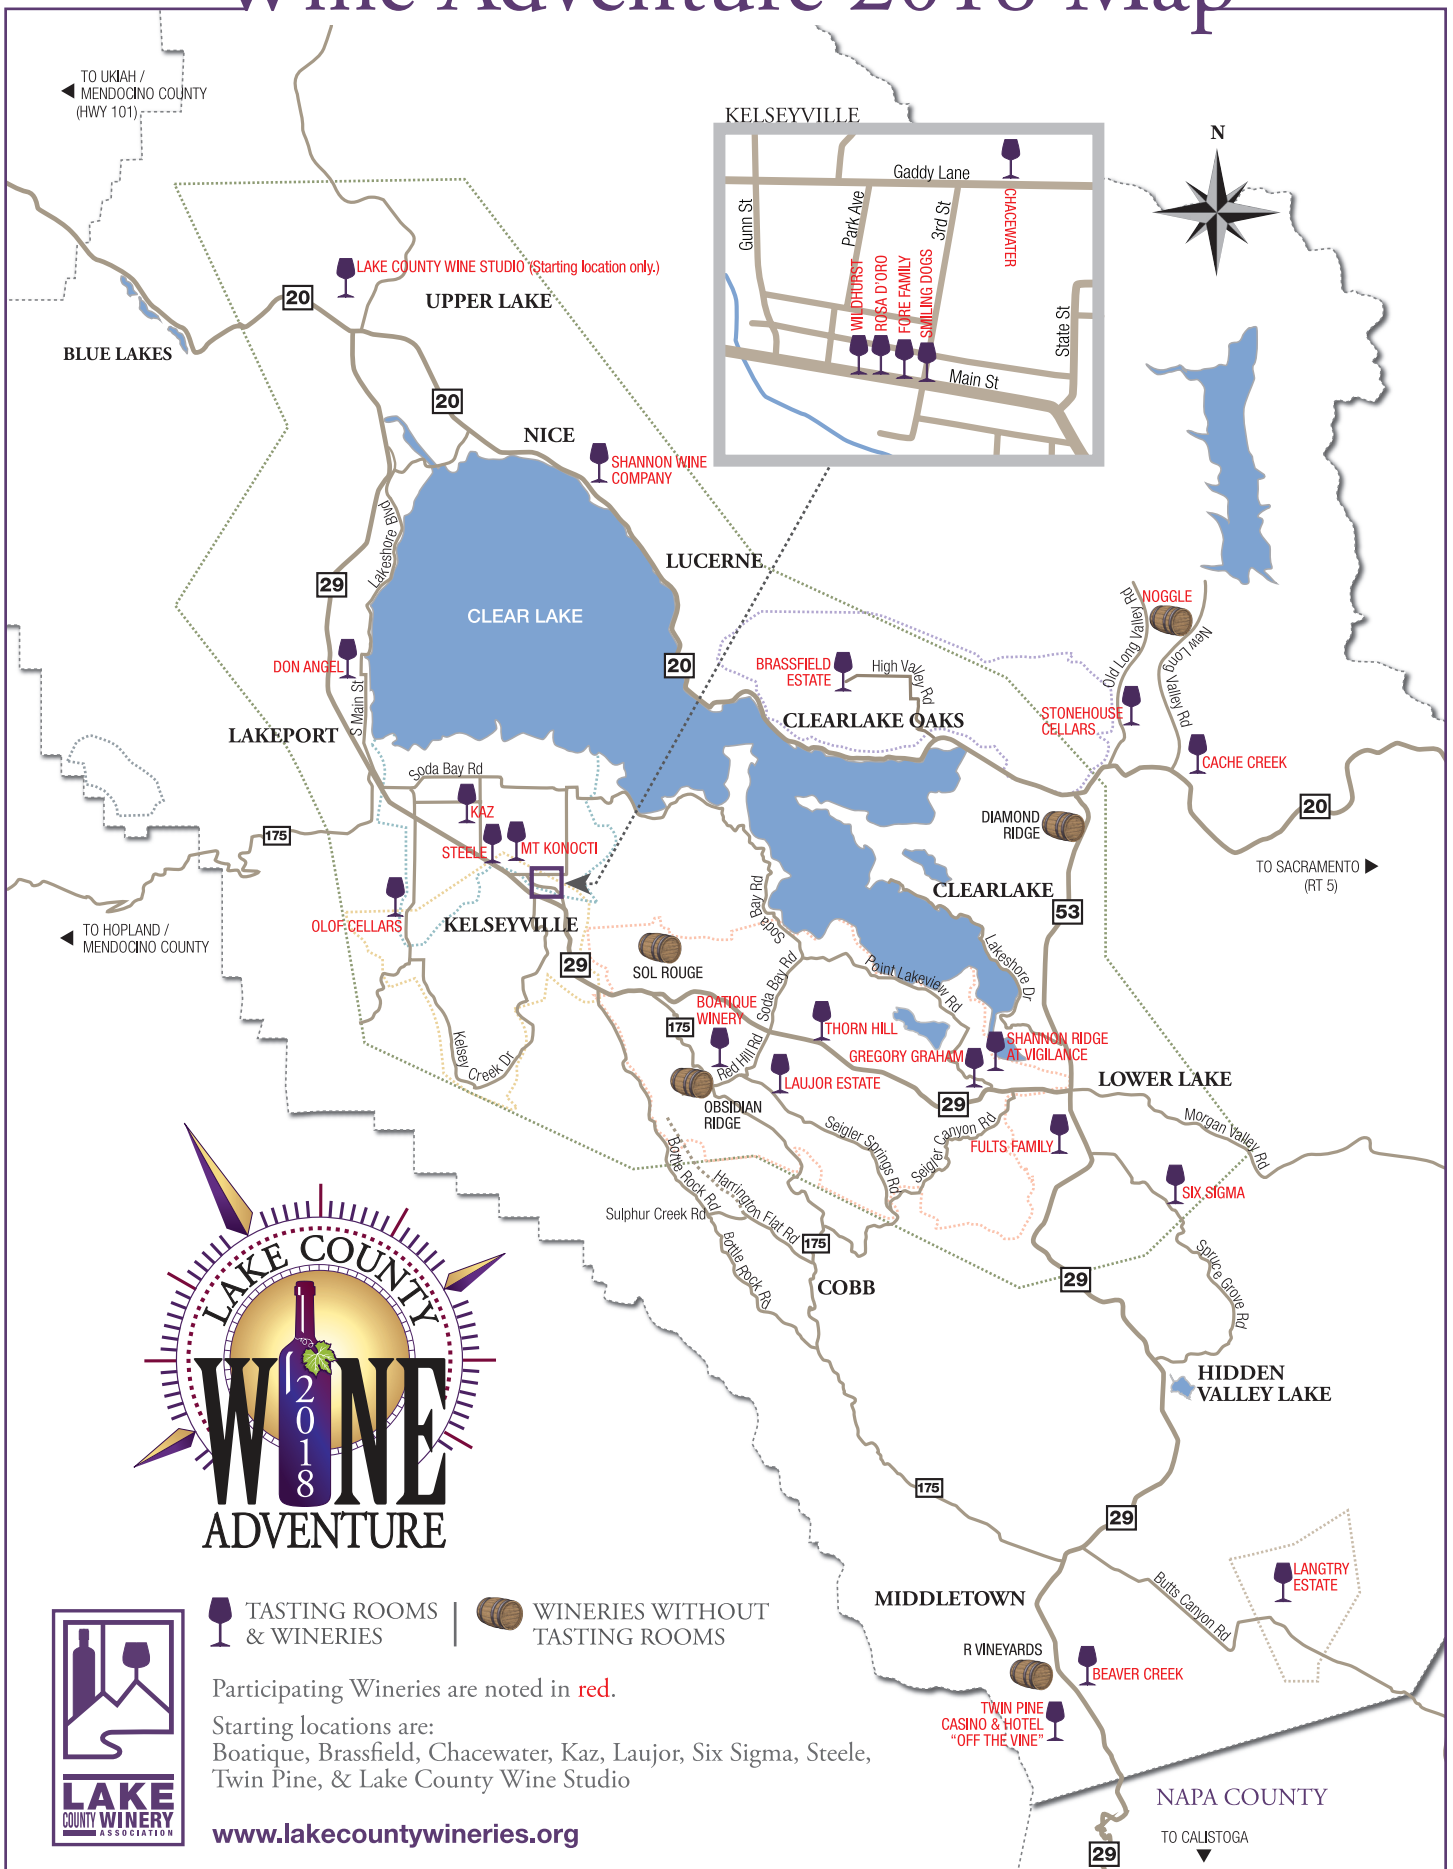

Wine Adventure 2018 Map

 TASTING ROOMS & WINERIES |
  WINERIES WITHOUT TASTING ROOMS

Participating Wineries are noted in red.
 Starting locations are:
 Boatique, Brassfield, Chacewater, Kaz, Laujor, Six Sigma, Steele,
 Twin Pine, & Lake County Wine Studio

www.lakecountywineries.org