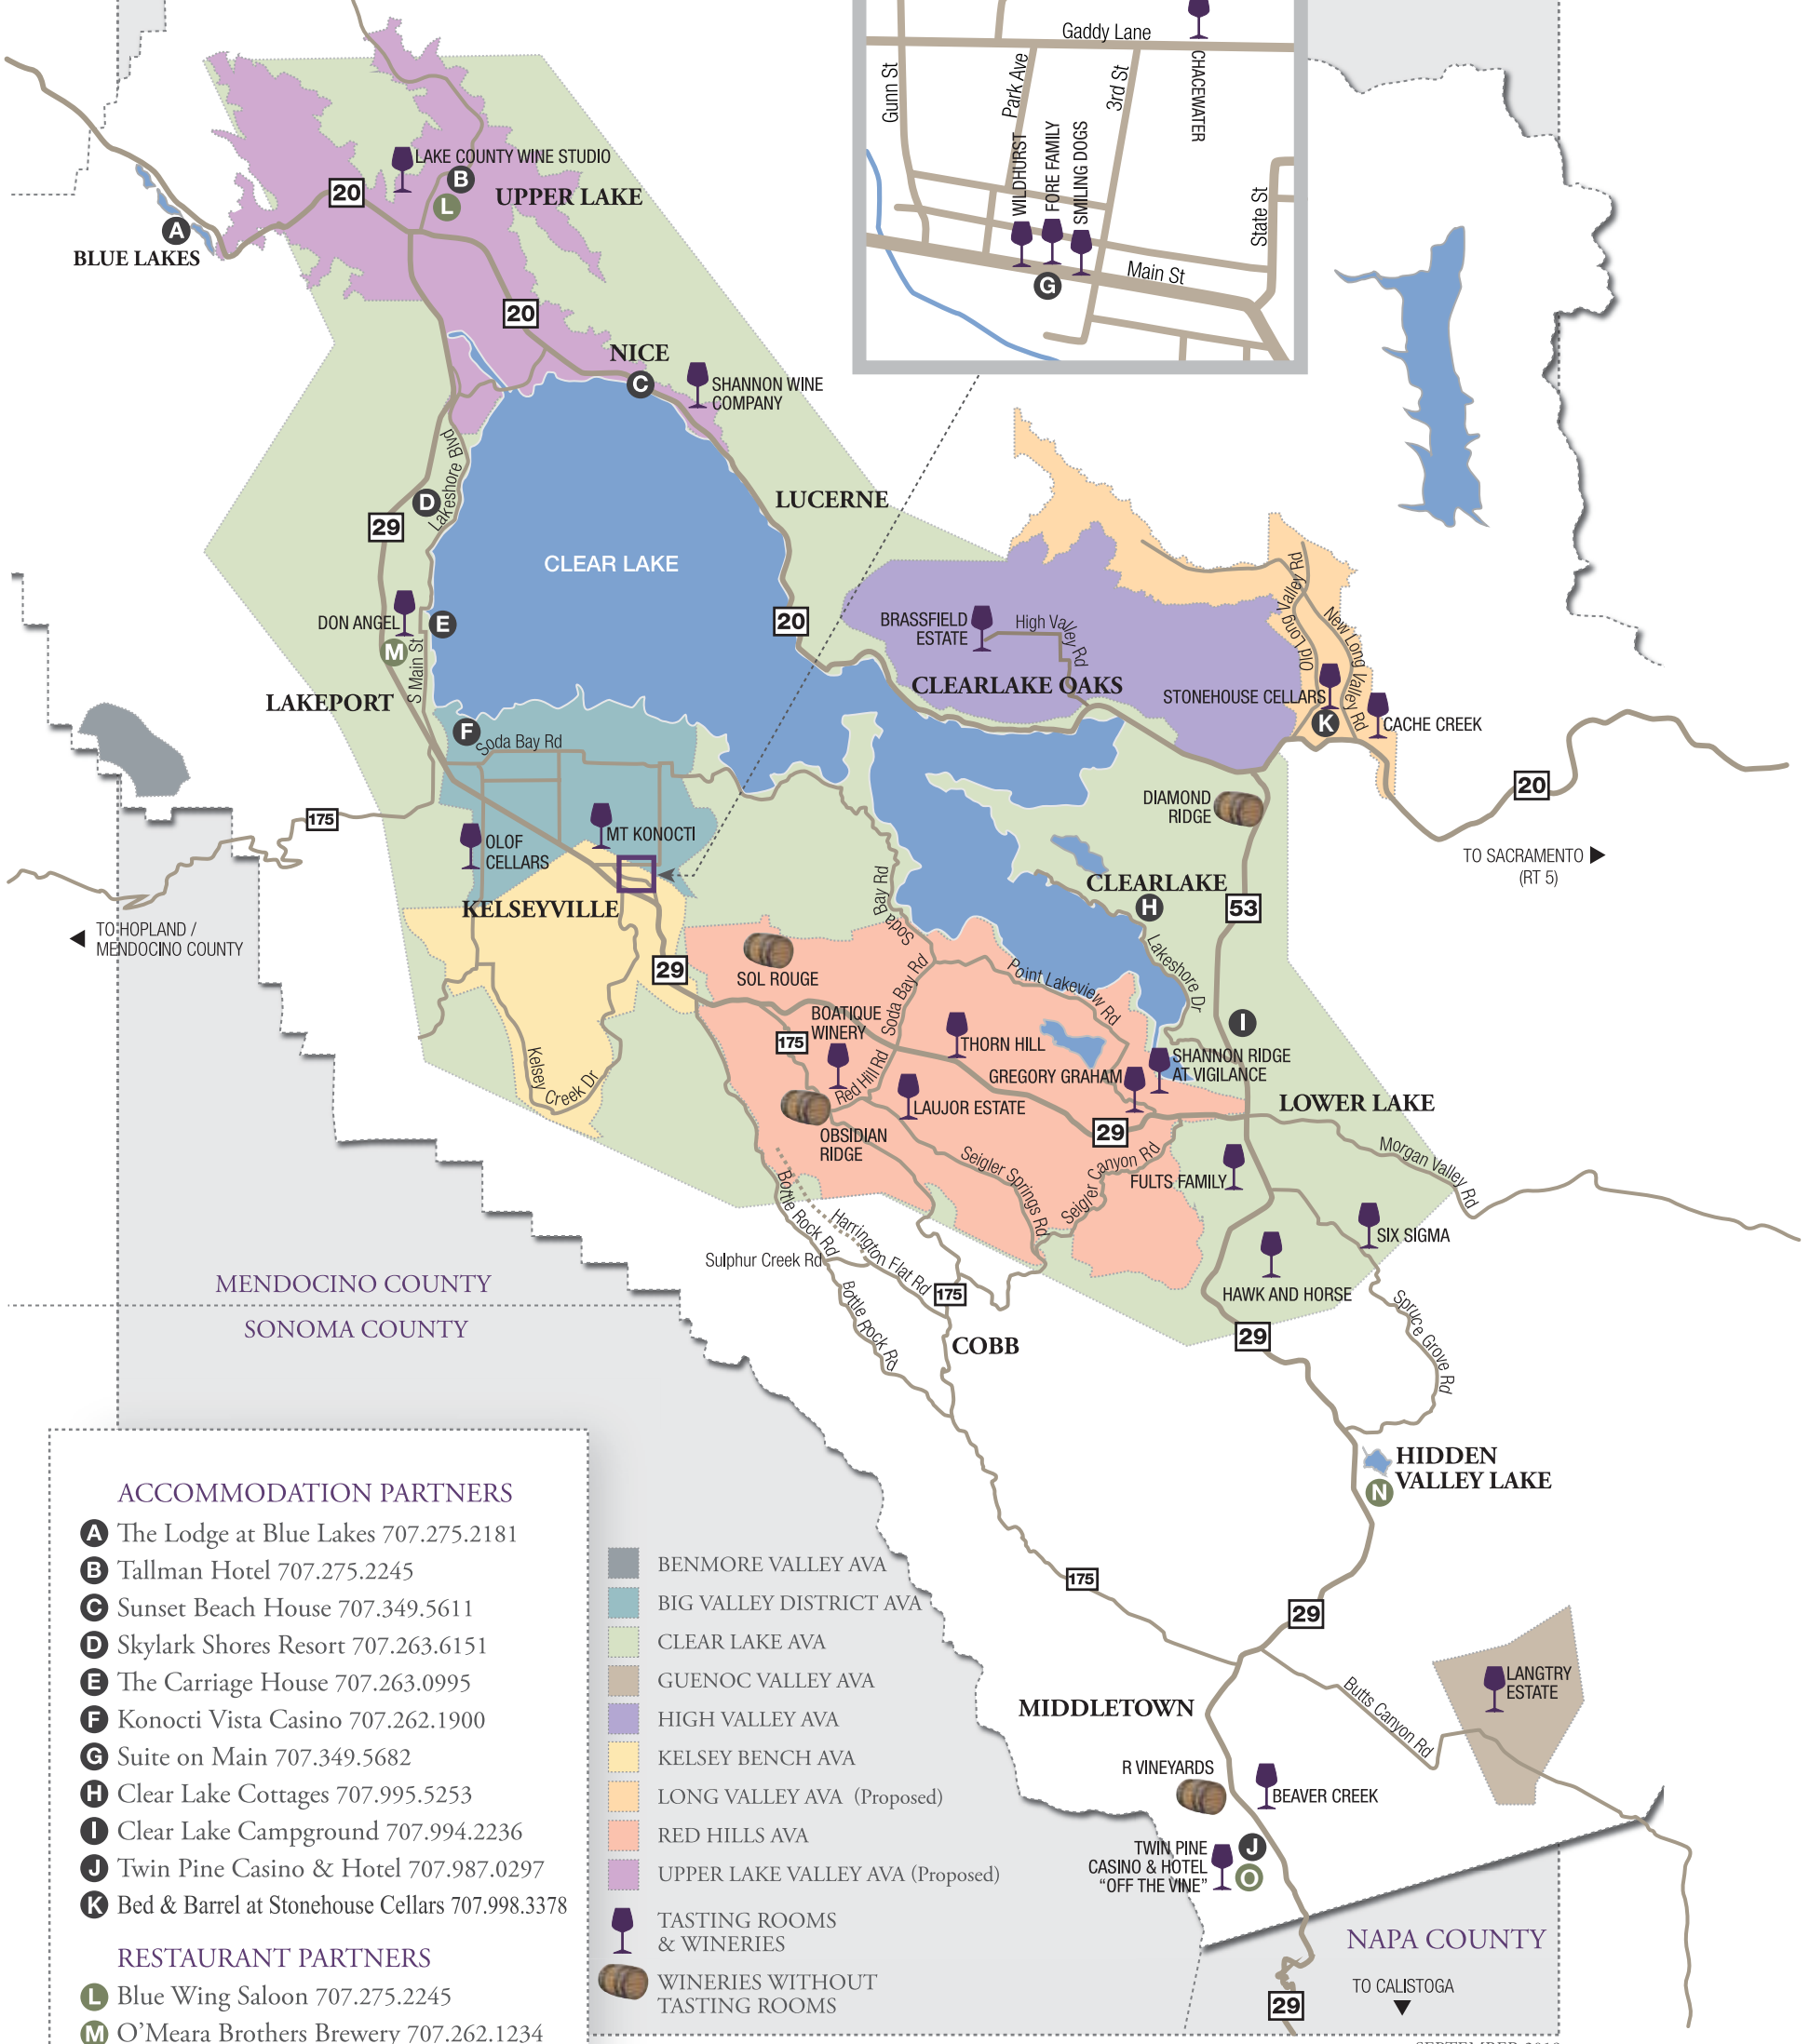

**LAKE COUNTY WINERY ASSOCIATION**

**Lake County Tasting Rooms & Wineries Map**

GLENN COUNTY  
COLUSA COUNTY

TO UKIAH /  
MENDOCINO COUNTY  
(HWY 101)

TO SACRAMENTO  
(RT 5)

TO HOPLAND /  
MENDOCINO COUNTY

MENDOCINO COUNTY  
SONOMA COUNTY

NAPA COUNTY

TO CALISTOGA

**ACCOMMODATION PARTNERS**

- A** The Lodge at Blue Lakes 707.275.2181
- B** Tallman Hotel 707.275.2245
- C** Sunset Beach House 707.349.5611
- D** Skylark Shores Resort 707.263.6151
- E** The Carriage House 707.263.0995
- F** Konocti Vista Casino 707.262.1900
- G** Suite on Main 707.349.5682
- H** Clear Lake Cottages 707.995.5253
- I** Clear Lake Campground 707.994.2236
- J** Twin Pine Casino & Hotel 707.987.0297
- K** Bed & Barrel at Stonehouse Cellars 707.998.3378

**RESTAURANT PARTNERS**

- L** Blue Wing Saloon 707.275.2245
- M** O'Meara Brothers Brewery 707.262.1234
- N** Greenview Restaurant 707.987.3146
- O** Manzanita Restaurant 707.987.1200

- BENMORE VALLEY AVA
- BIG VALLEY DISTRICT AVA
- CLEAR LAKE AVA
- GUENOC VALLEY AVA
- HIGH VALLEY AVA
- KELSEY BENCH AVA
- LONG VALLEY AVA (Proposed)
- RED HILLS AVA
- UPPER LAKE VALLEY AVA (Proposed)
- TASTING ROOMS & WINERIES
- WINERIES WITHOUT TASTING ROOMS